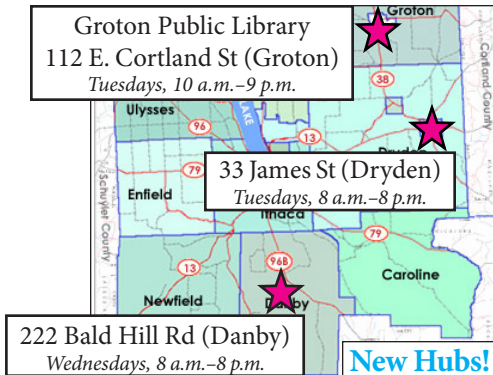

See other side for additional hub locations.